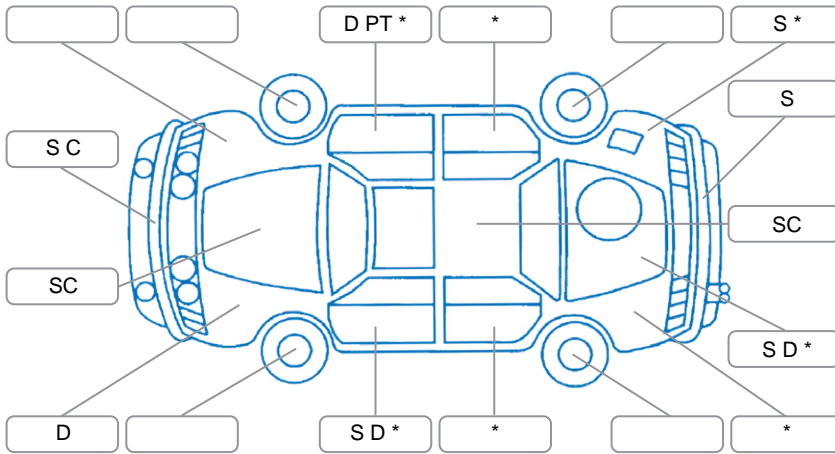

Report ID:	28,188,103	Version:	3
Created:	25 May 2026		

Make:	Ford	Model:	Ranger
Body Style:	Utility	Year:	2021
Rego No.:	NYH199	Rego Expiry:	07 Sep 2026
WoF Expiry:	03 Nov 2026	Odometer:	138,317 Kms
Good No.:	28188103	VIN:	MNAUM2F80MW183891
Next Service:	no sticker	Service History:	Yes

Key

S = Scratch R = Rust C = Crack * = Decals W = Significant scuffs
 D = Dent PT = Paint defect P = Pin dent SC = Stone Chips

Note: some defects and blemishes may not be displayed in the diagram

Body Inspection Comments

Driver's door seal torn, canopy keys missing, left rear steel wheel different to the rest.

Conditions During Body Inspection

Under Carriage and Under Bonnet Inspection Comments

Interior Comments

Seats:	passenger seat stain ,
Carpets:	Good
Panels:	Good
Dashboard:	Good