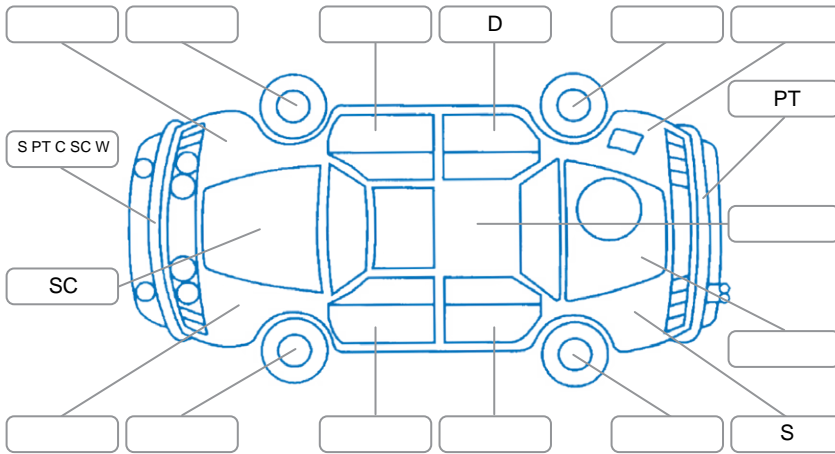

Report ID:	28,188,086	Version:	1
Created:	18 May 2026		

Make:	Suzuki	Model:	Swift
Body Style:	Hatchback	Year:	2008
Rego No.:	MHE550	Rego Expiry:	27 Nov 2026
WoF Expiry:	14 Apr 2027	Odometer:	178,846 Kms
Good No.:	28188086	VIN:	7AT0GK0CX15207924
Next Service:	182900	Service History:	No

Key
 S = Scratch R = Rust C = Crack * = Decals W = Significant scuffs
 D = Dent PT = Paint defect P = Pin dent SC = Stone Chips

Note: some defects and blemishes may not be displayed in the diagram

Body Inspection Comments

- Repeater lenses damaged
- Wiper blades worn
- Cracks in screen

Conditions During Body Inspection: Dry

Under Carriage and Under Bonnet Inspection Comments

Interior Comments

Seats:	Good
Carpets:	Good
Panels:	Good
Dashboard:	Good