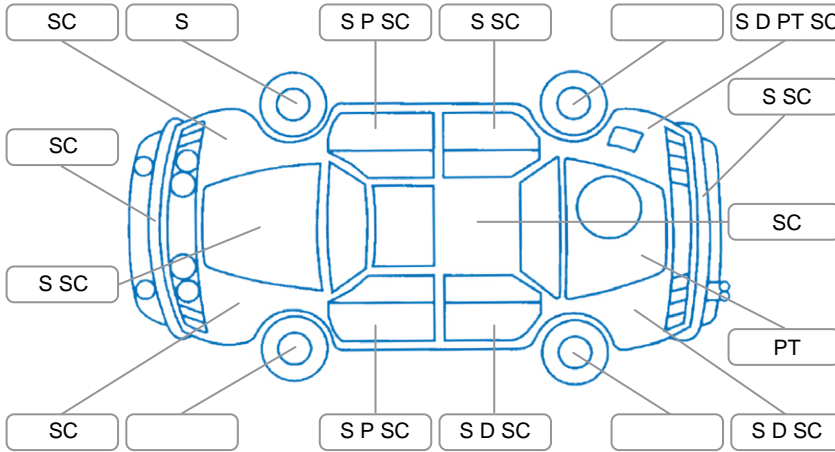

Report ID:	28,188,017	Version:	1
Created:	15 May 2026		

Make:	Mitsubishi	Model:	Outlander
Body Style:	SUV	Year:	2019
Rego No.:	MKW548	Rego Expiry:	26 Jun 2026
WoF Expiry:	09 Oct 2026	Odometer:	79,713 Kms
Good No.:	28188017	VIN:	JMFXTGF8WLJ000196
Next Service:	91,400 Kms	Service History:	Yes

Key

S = Scratch R = Rust C = Crack * = Decals W = Significant scuffs
D = Dent PT = Paint defect P = Pin dent SC = Stone Chips

Note: some defects and blemishes may not be displayed in the diagram

Body Inspection Comments

Stone chips in windscreen.
RF fog light lens cracked.

Conditions During Body Inspection Dry

Under Carriage and Under Bonnet Inspection Comments

Interior Comments

Seats:	Good
Carpets:	Good
Panels:	Good
Dashboard:	Good