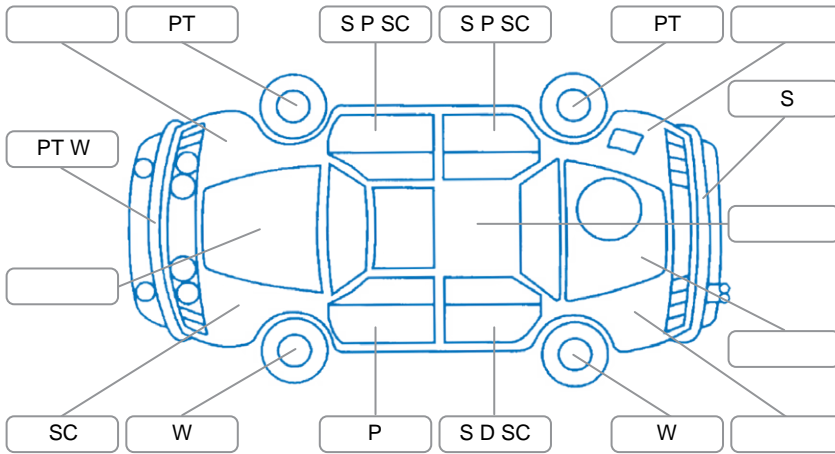

Report ID:	28,187,960	Version:	1
Created:	10 Jul 2026		

Make:	Subaru	Model:	Legacy
Body Style:	Sedan	Year:	2013
Rego No.:	MNK901	Rego Expiry:	16 Dec 2026
WoF Expiry:	23 Jul 2027	Odometer:	176,867 Kms
Good No.:	28187960	VIN:	7AT0GF0BX19004980
Next Service:	186,000 Kms	Service History:	No

Key
 S = Scratch R = Rust C = Crack * = Decals W = Significant scuffs
 D = Dent PT = Paint defect P = Pin dent SC = Stone Chips

Note: some defects and blemishes may not be displayed in the diagram

Body Inspection Comments

Windscreen chip outside of cva.
 Windscreen edges delaminating slightly.

Conditions During Body Inspection Dry

Under Carriage and Under Bonnet Inspection Comments

4-wheel drive.
 Freshly serviced.

Interior Comments