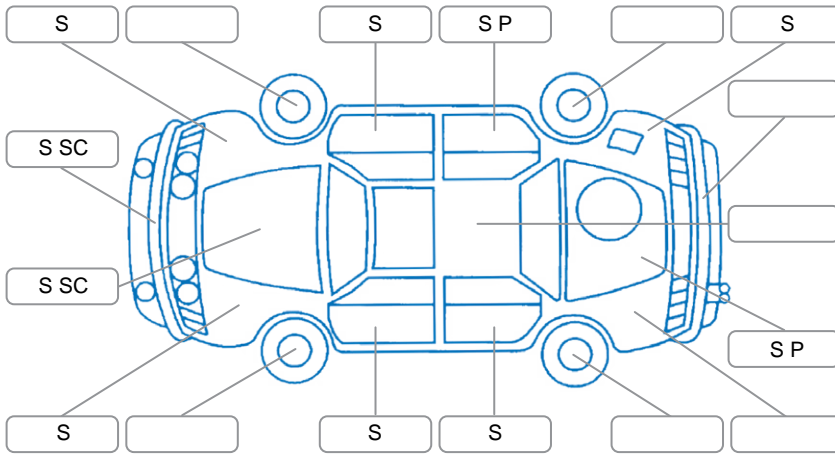

Report ID:	28,187,863	Version:	1
Created:	23 May 2026		

Make:	Ford	Model:	Ranger
Body Style:	Utility	Year:	2019
Rego No.:	MNW771	Rego Expiry:	31 May 2026
WoF Expiry:	27 Feb 2027	Odometer:	135,679 Kms
Good No.:	28187863	VIN:	MPBUMFF80KX208197
Next Service:	0	Service History:	No

Key
 S = Scratch R = Rust C = Crack * = Decals W = Significant scuffs
 D = Dent PT = Paint defect P = Pin dent SC = Stone Chips

Note: some defects and blemishes may not be displayed in the diagram

Body Inspection Comments