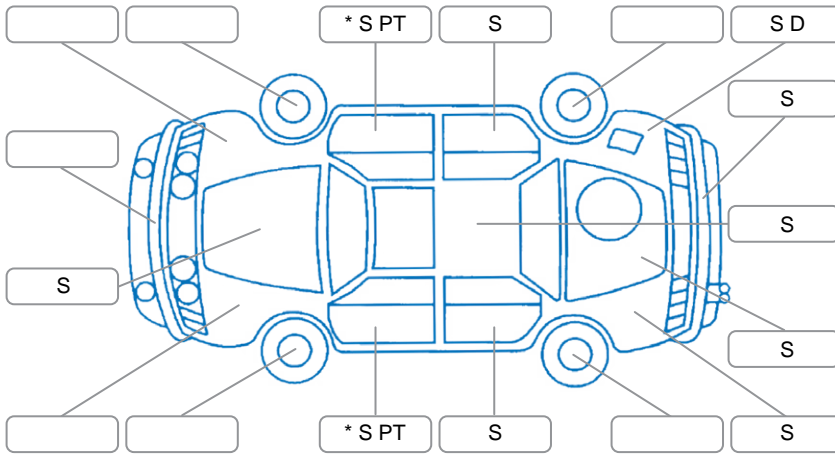

Key
 S = Scratch R = Rust C = Crack * = Decals W = Significant scuffs
 D = Dent PT = Paint defect P = Pin dent SC = Stone Chips

Note: some defects and blemishes may not be displayed in the diagram

Body Inspection Comments

Carpet torn,

Conditions During Body Inspection Wet

Under Carriage and Under Bonnet Inspection Comments

Interior Comments

Seats:	Average
Carpets:	Average
Panels:	Good
Dashboard:	Good

General Comments

Road Conditions During Test Drive	Wet
Engine Timing Mechanism	Timing Chain
Evidence of Cam Belt Replacement	<input type="checkbox"/> Yes <input type="checkbox"/> No Kms
Inspected by:	Marlon Espena
Published by:	Henry Manders
Inspection Date:	15 May 2026