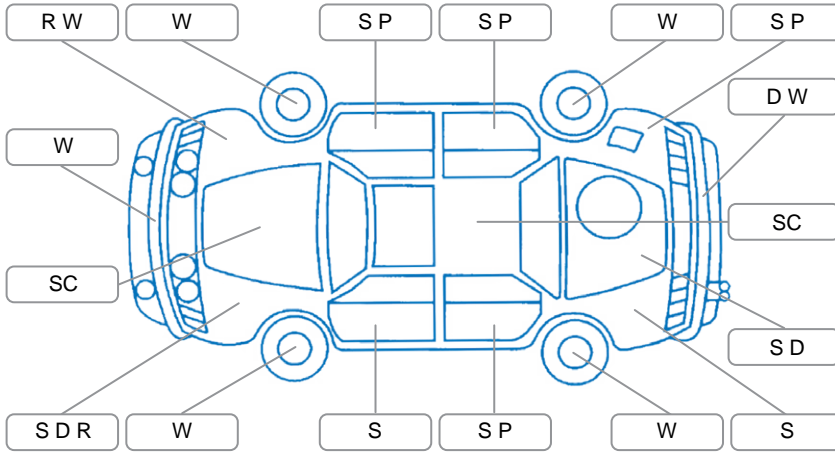

Report ID:	28,187,648	Version:	1
Created:	17 May 2026		

Make:	Mazda	Model:	Axela
Body Style:	Hatchback	Year:	2009
Rego No.:	MGJ805	Rego Expiry:	09 Nov 2026
WoF Expiry:	06 Nov 2026	Odometer:	146,351 Kms
Good No.:	28187648	VIN:	7AT0C13JX19104970
Next Service:	128909	Service History:	Yes

Key
 S = Scratch R = Rust C = Crack * = Decals W = Significant scuffs
 D = Dent PT = Paint defect P = Pin dent SC = Stone Chips

Note: some defects and blemishes may not be displayed in the diagram

Body Inspection Comments

Underbody corrosion

Conditions During Body Inspection

Dry

Under Carriage and Under Bonnet Inspection Comments

Interior Comments

Seats:	Poor
Carpets:	Average
Panels:	Average
Dashboard:	Good

General Comments

Road Conditions During Test Drive	Dry
Engine Timing Mechanism	Unknown
Evidence of Cam Belt Replacement	<input type="checkbox"/> Yes <input type="checkbox"/> No Kms
Inspected by:	Phillip Russel-Waimotu
Published by:	Phillip Russel-Waimotu
Inspection Date:	17 May 2026