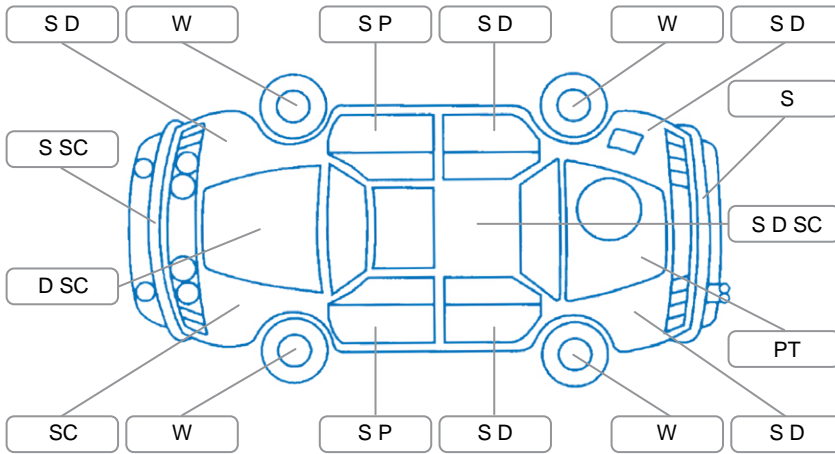

Report ID:	28,187,607	Version:	1
Created:	21 May 2026		

Make:	Subaru	Model:	Forester
Body Style:	Wagon	Year:	2008
Rego No.:	MKT611	Rego Expiry:	26 Dec 2026
WoF Expiry:	28 Apr 2027	Odometer:	216,412 Kms
Good No.:	28187607	VIN:	7AT0GF17X13006713
Next Service:	224,600kms	Service History:	No

Key
 S = Scratch R = Rust C = Crack * = Decals W = Significant scuffs
 D = Dent PT = Paint defect P = Pin dent SC = Stone Chips

Note: some defects and blemishes may not be displayed in the diagram

Body Inspection Comments