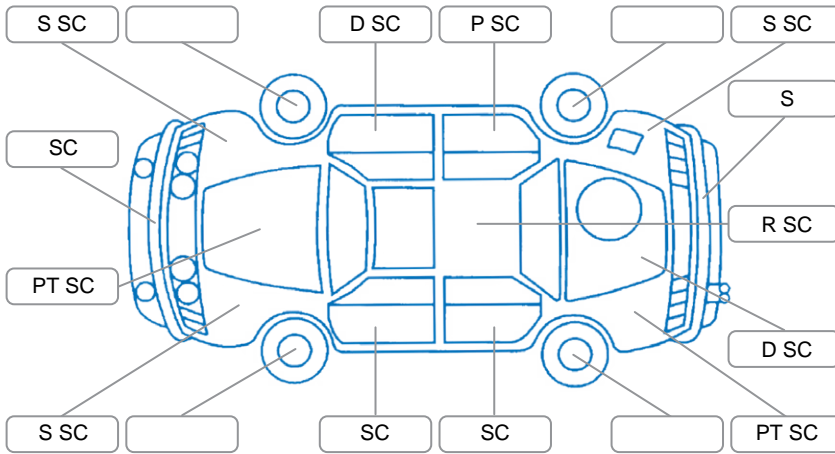

Report ID:	28,187,546	Version:	1
Created:	15 May 2026		

Make:	Toyota	Model:	Hilux
Body Style:	Utility	Year:	2019
Rego No.:	MNK147	Rego Expiry:	30 Jul 2026
WoF Expiry:	07 May 2027	Odometer:	221,311 Kms
Good No.:	28187546	VIN:	MR0KA3CD201308739
Next Service:	235,000 Kms	Service History:	Yes

**Key**  
 S = Scratch    R = Rust    C = Crack    \* = Decals    W = Significant scuffs  
 D = Dent    PT = Paint defect    P = Pin dent    SC = Stone Chips

Note: some defects and blemishes may not be displayed in the diagram

### Body Inspection Comments

LH taillight cracked.  
 RF door seal torn.  
 RF step plate/sill worn.

Conditions During Body Inspection    Wet