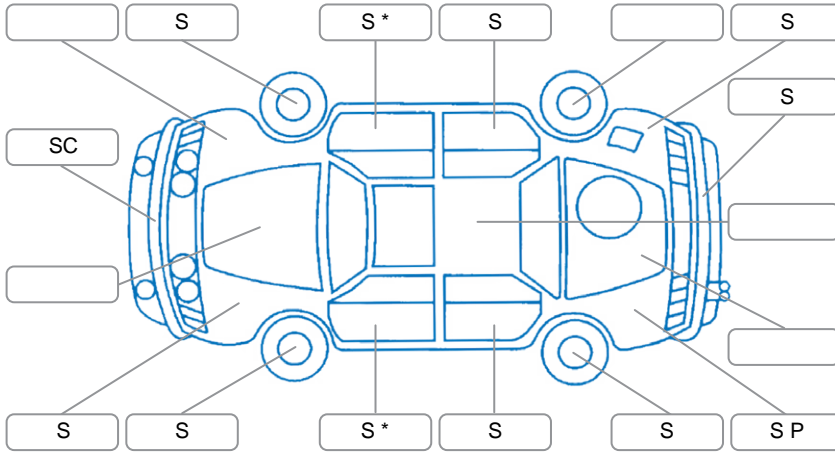

Report ID:	28,187,496	Version:	1
Created:	15 May 2026		

Make:	Toyota	Model:	Yaris
Body Style:	Hatchback	Year:	2019
Rego No.:	MBW194	Rego Expiry:	01 Apr 2027
WoF Expiry:	22 May 2027	Odometer:	39,248 Kms
Good No.:	28187496	VIN:	JTDKW3D3101004243
Next Service:	52700	Service History:	Yes

Key

S = Scratch R = Rust C = Crack * = Decals W = Significant scuffs
 D = Dent PT = Paint defect P = Pin dent SC = Stone Chips

Note: some defects and blemishes may not be displayed in the diagram

Body Inspection Comments

Conditions During Body Inspection

Wet

Under Carriage and Under Bonnet Inspection Comments

Interior Comments

Seats:	Good
Carpets:	Good
Panels:	Good
Dashboard:	Good

General Comments

Road Conditions During Test Drive	Dry
Engine Timing Mechanism	Timing Chain
Evidence of Cam Belt Replacement	<input type="checkbox"/> Yes <input type="checkbox"/> No Kms
Inspected by:	Curshey Accad
Published by:	Curshey Accad
Inspection Date:	15 May 2026