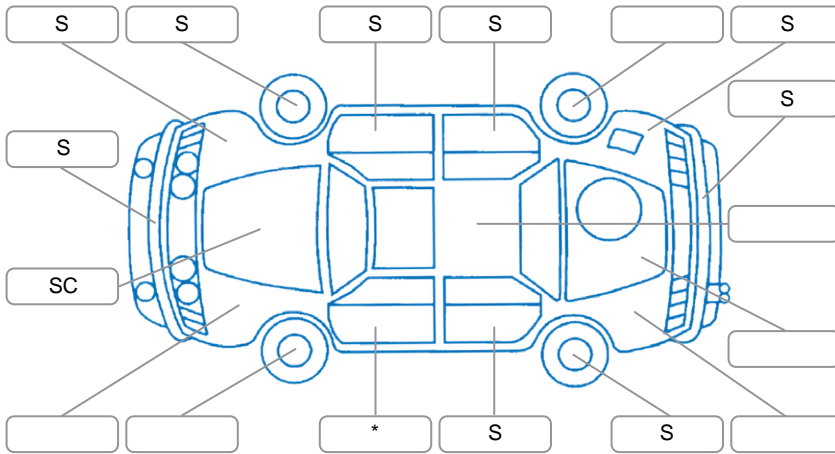

Key
 S = Scratch R = Rust C = Crack * = Decals W = Significant scuffs
 D = Dent PT = Paint defect P = Pin dent SC = Stone Chips

Note: some defects and blemishes may not be displayed in the diagram

Body Inspection Comments

Conditions During Body Inspection

Under Carriage and Under Bonnet Inspection Comments

Interior Comments

Seats:	Good
Carpets:	Good
Panels:	Good
Dashboard:	Good

General Comments

Road Conditions During Test Drive	Dry
Engine Timing Mechanism	Timing Chain
Evidence of Cam Belt Replacement	<input type="checkbox"/> Yes <input type="checkbox"/> No Kms
Inspected by:	Curshey Accad
Published by:	Henry Manders
Inspection Date:	15 May 2026