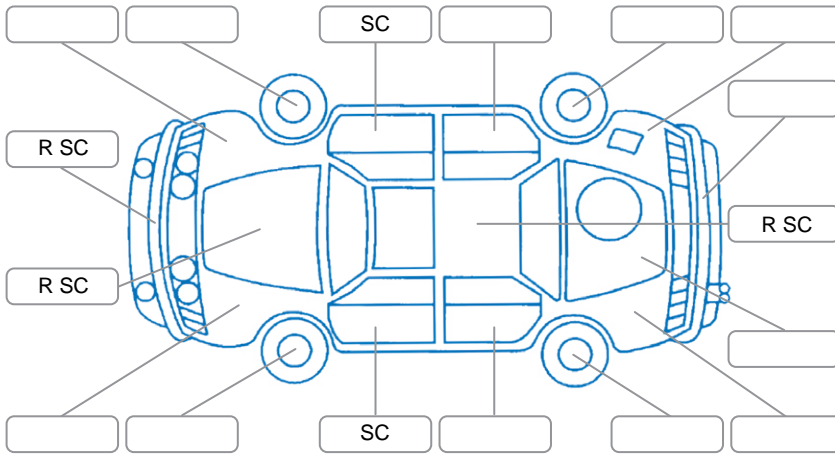

Report ID:	28,187,236	Version:	1
Created:	22 May 2026		

Make:	Ford	Model:	Courier
Body Style:	Utility	Year:	2005
Rego No.:	RSR441	Rego Expiry:	30 Oct 2026
WoF Expiry:	05 May 2027	Odometer:	262,572 Kms
Good No.:	28187236	VIN:	MNABSAE405W455082
Next Service:	268000	Service History:	No

### Key

S = Scratch    R = Rust    C = Crack    \* = Decals    W = Significant scuffs  
 D = Dent    PT = Paint defect    P = Pin dent    SC = Stone Chips

Note: some defects and blemishes may not be displayed in the diagram