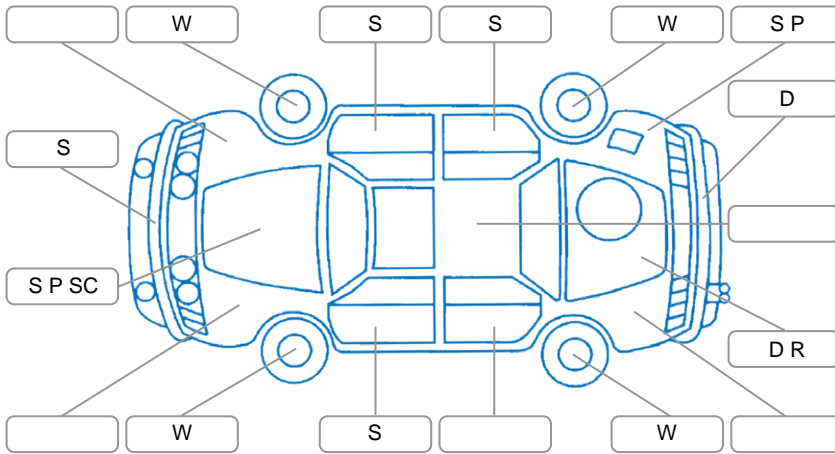

Report ID:	28,187,113	Version:	2
Created:	22 May 2026		

Make:	Toyota	Model:	Ractis
Body Style:	Hatchback	Year:	2006
Rego No.:	KDJ12	Rego Expiry:	17 Jun 2026
WoF Expiry:	05 Jun 2027	Odometer:	164,103 Kms
Good No.:	28187113	VIN:	7AT0H652X16031388
Next Service:	174,000 kms	Service History:	No

Key
 S = Scratch R = Rust C = Crack * = Decals W = Significant scuffs
 D = Dent PT = Paint defect P = Pin dent SC = Stone Chips

Note: some defects and blemishes may not be displayed in the diagram

Body Inspection Comments