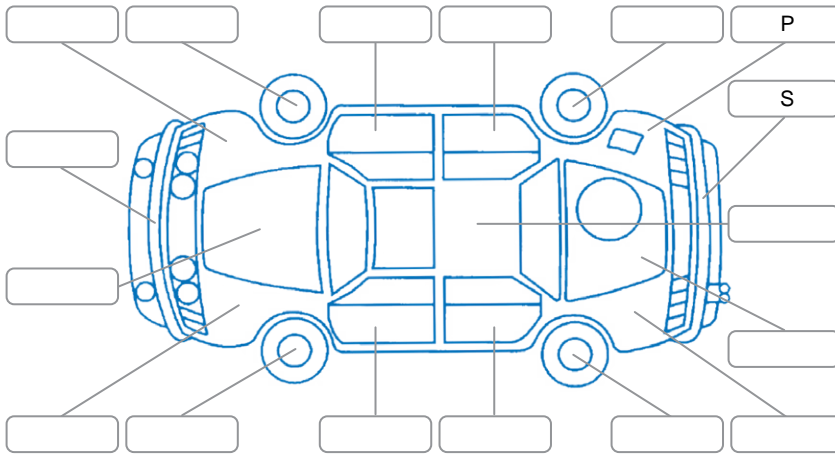

Key
 S = Scratch R = Rust C = Crack * = Decals W = Significant scuffs
 D = Dent PT = Paint defect P = Pin dent SC = Stone Chips

Note: some defects and blemishes may not be displayed in the diagram

Body Inspection Comments

Conditions During Body Inspection: Dry

Under Carriage and Under Bonnet Inspection Comments

Interior Comments

Seats:	Good
Carpets:	Good
Panels:	Good
Dashboard:	Good

General Comments

Road Conditions During Test Drive	Dry	
Engine Timing Mechanism	Timing Chain	
Evidence of Cam Belt Replacement	<input type="checkbox"/> Yes <input type="checkbox"/> No	Kms
Inspected by:	LukaAjitvan Woerden	
Published by:	Cody O'Neill	
Inspection Date:	15 May 2026	