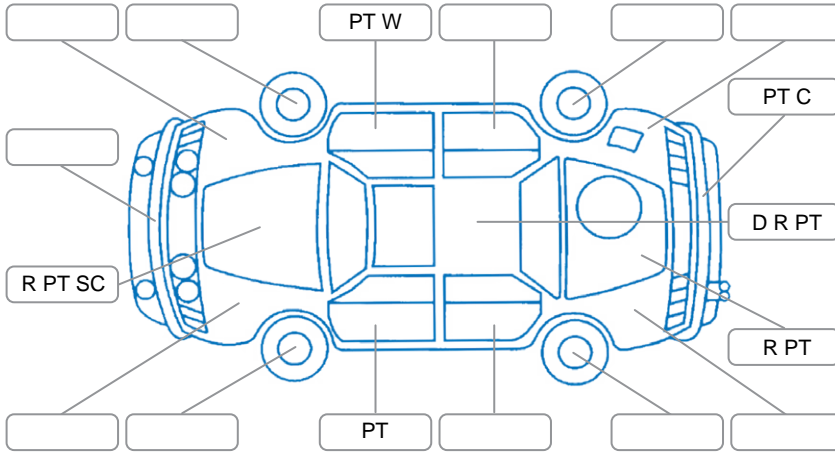

Report ID:	28,186,865	Version:	1
Created:	22 May 2026		

Make:	Toyota	Model:	Regius
Body Style:	Van	Year:	2008
Rego No.:	LUT923	Rego Expiry:	09 Jun 2026
WoF Expiry:	05 Jun 2027	Odometer:	169,553 Kms
Good No.:	28186865	VIN:	7AT0H63TX18087025
Next Service:	179,000	Service History:	No

**Key**

S = Scratch    R = Rust    C = Crack    \* = Decals    W = Significant scuffs  
 D = Dent    PT = Paint defect    P = Pin dent    SC = Stone Chips

Note: some defects and blemishes may not be displayed in the diagram