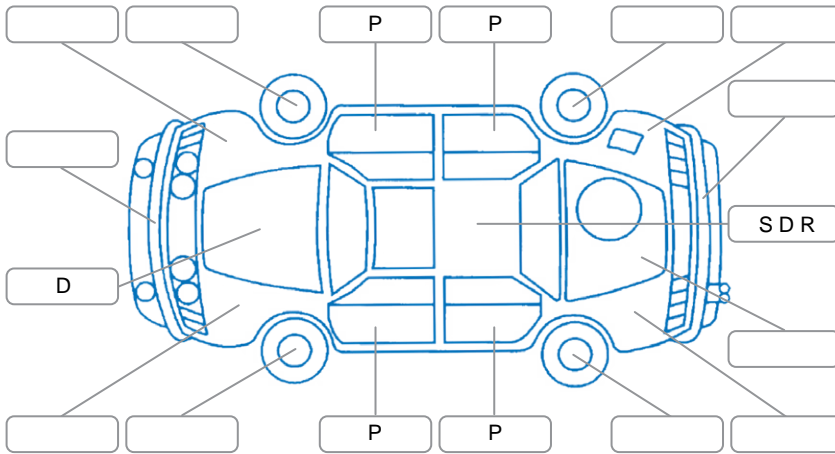

Report ID:	28,186,849	Version:	2
Created:	22 May 2026		

Make:	Nissan	Model:	Navara
Body Style:	Utility	Year:	2008
Rego No.:	ELE26	Rego Expiry:	27 May 2026
WoF Expiry:	03 Dec 2026	Odometer:	306,343 Kms
Good No.:	28186849	VIN:	JN1CPUD22A0021759
Next Service:	316,356 Kms	Service History:	No

Key
 S = Scratch R = Rust C = Crack * = Decals W = Significant scuffs
 D = Dent PT = Paint defect P = Pin dent SC = Stone Chips

Note: some defects and blemishes may not be displayed in the diagram

Body Inspection Comments

Both sills dented.

Conditions During Body Inspection Wet

Under Carriage and Under Bonnet Inspection Comments

Interior Comments

Seats:	Average
Carpets:	Average
Panels:	Poor
Dashboard:	Poor

General Comments

Road Conditions During Test Drive	Dry	
Engine Timing Mechanism	Timing Chain	
Evidence of Cam Belt Replacement	<input type="checkbox"/> Yes <input type="checkbox"/> No	Kms
Inspected by:	LukaAjitvan Woerden	
Published by:	Harry Dodds	
Inspection Date:	15 May 2026	