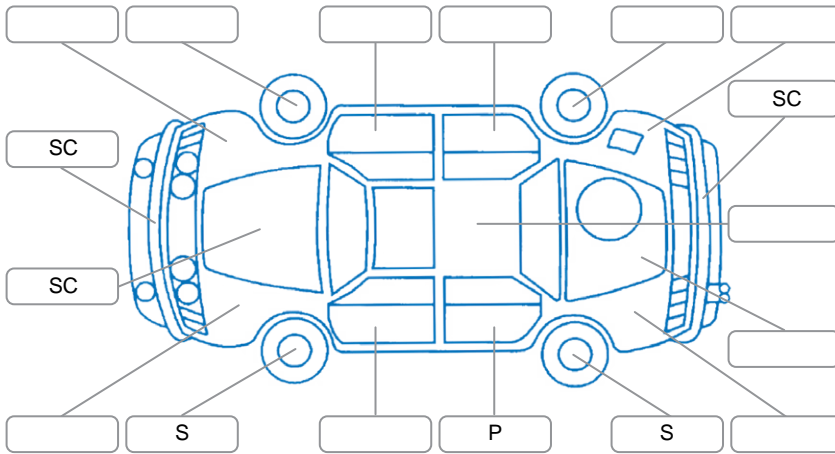

Report ID:	28,186,655	Version:	4
Created:	09 Jun 2026		

Make:	Toyota	Model:	Avensis
Body Style:	Wagon	Year:	2018
Rego No.:	RBQ295	Rego Expiry:	17 Aug 2026
WoF Expiry:	04 Mar 2027	Odometer:	89,890 Kms
Good No.:	28186655	VIN:	7AT0H63MX24013705
Next Service:	99,890 Kms	Service History:	No

Key
 S = Scratch R = Rust C = Crack * = Decals W = Significant scuffs
 D = Dent PT = Paint defect P = Pin dent SC = Stone Chips

Note: some defects and blemishes may not be displayed in the diagram

Body Inspection Comments