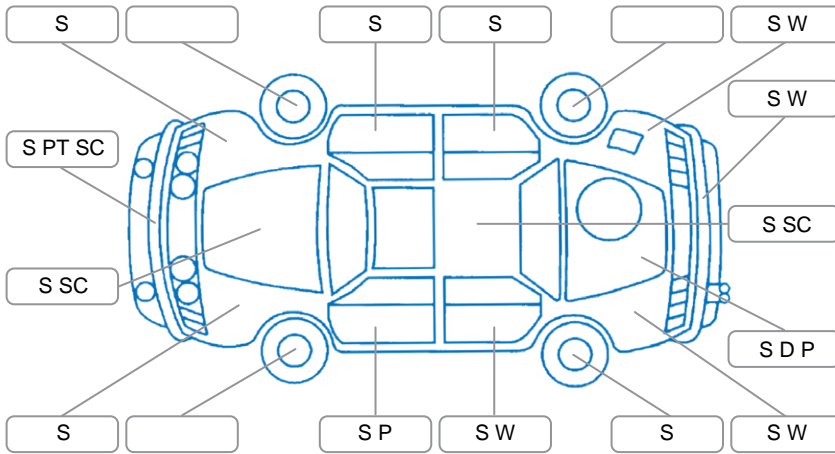

Report ID:	28,186,640	Version:	1
Created:	19 May 2026		

Make:	Ford	Model:	Escape
Body Style:	Wagon	Year:	2006
Rego No.:	JHG410	Rego Expiry:	16 May 2026
WoF Expiry:	23 Sep 2026	Odometer:	150,575 Kms
Good No.:	28186640	VIN:	LFACZYVX62000254
Next Service:	150,400km's	Service History:	No

### Key

S = Scratch    R = Rust    C = Crack    \* = Decals    W = Significant scuffs  
 D = Dent    PT = Paint defect    P = Pin dent    SC = Stone Chips

Note: some defects and blemishes may not be displayed in the diagram

### Body Inspection Comments

Reversing camera is not showing a clear picture. Front spotlights are missing out of front bumper. Right rear taillight lens is cracked & broken. Dents in left side running board, has spots of black paint along running board.

### Under Carriage and Under Bonnet Inspection Comments

Oil leak from engine. Rear differential is starting to leak oil.