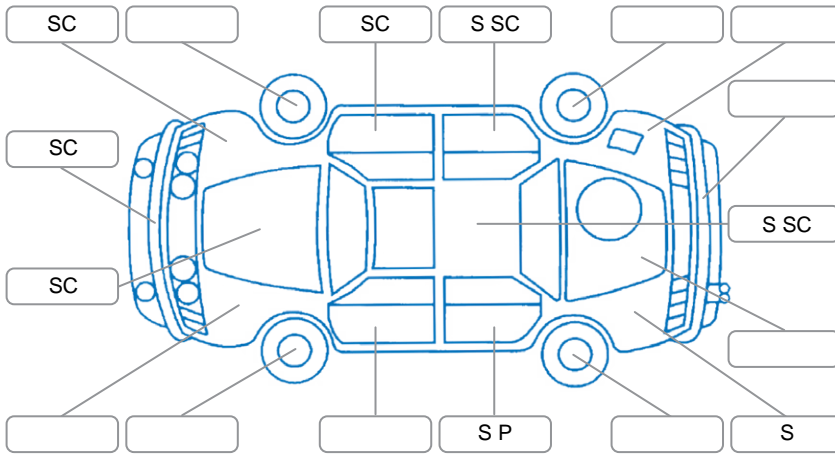

Report ID:	28,186,638	Version:	1
Created:	14 May 2026		

Make:	Subaru	Model:	XV
Body Style:	Hatchback	Year:	2020
Rego No.:	RAR333	Rego Expiry:	14 Jan 2027
WoF Expiry:	14 Oct 2026	Odometer:	105,669 Kms
Good No.:	28186638	VIN:	7AT0GF1XX24022187
Next Service:	98,459 Kms	Service History:	No

Key
 S = Scratch R = Rust C = Crack * = Decals W = Significant scuffs
 D = Dent PT = Paint defect P = Pin dent SC = Stone Chips

Note: some defects and blemishes may not be displayed in the diagram

Body Inspection Comments

RF door seal split.
 Tyre repair kit instead of spare wheel.

Conditions During Body Inspection Dry

Under Carriage and Under Bonnet Inspection Comments

Minor transmission oil leak.

Interior Comments

Seats:	Good
Carpets:	Average, tearing in drivers footwell.
Panels:	Good
Dashboard:	Good