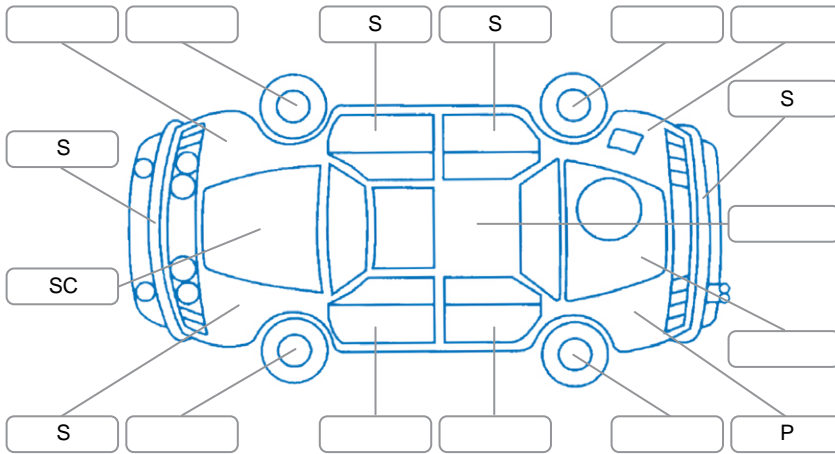

Report ID:	28,186,617	Version:	1
Created:	21 May 2026		

Make:	Toyota	Model:	Avensis
Body Style:	Sedan	Year:	2009
Rego No.:	LMD16	Rego Expiry:	26 Aug 2026
WoF Expiry:	18 Mar 2027	Odometer:	92,388 Kms
Good No.:	28186617	VIN:	7AT0H63MX18042712
Next Service:	101000	Service History:	No

Key
 S = Scratch R = Rust C = Crack * = Decals W = Significant scuffs
 D = Dent PT = Paint defect P = Pin dent SC = Stone Chips

Note: some defects and blemishes may not be displayed in the diagram

Body Inspection Comments

Conditions During Body Inspection	Dry
-----------------------------------	-----

Under Carriage and Under Bonnet Inspection Comments

Front wheel drive

Interior Comments

Seats:	Good
Carpets:	Good
Panels:	Good
Dashboard:	Good