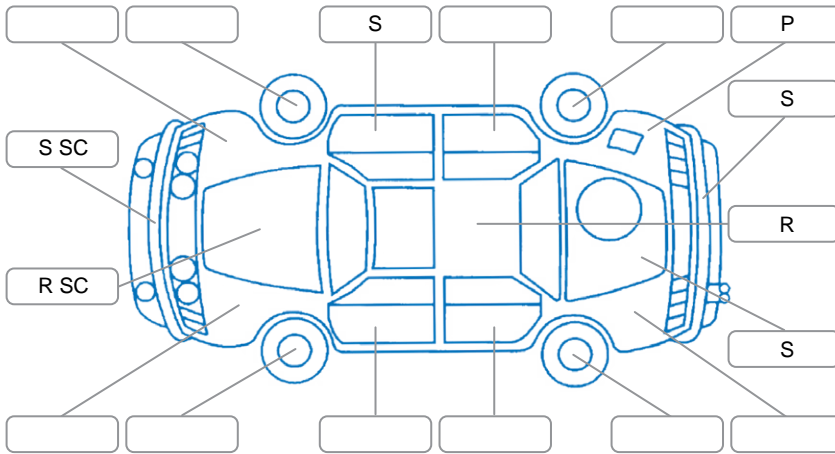

Report ID:	28,186,471	Version:	1
Created:	15 May 2026		

Make:	LDV	Model:	T60
Body Style:	Utility	Year:	2021
Rego No.:	NPQ511	Rego Expiry:	08 Oct 2026
WoF Expiry:	31 Oct 2026	Odometer:	53,222 Kms
Good No.:	28186471	VIN:	LSFAM11A2MA071067
Next Service:	55,000	Service History:	Yes

### Key

S = Scratch    R = Rust    C = Crack    \* = Decals    W = Significant scuffs  
 D = Dent    PT = Paint defect    P = Pin dent    SC = Stone Chips

Note: some defects and blemishes may not be displayed in the diagram