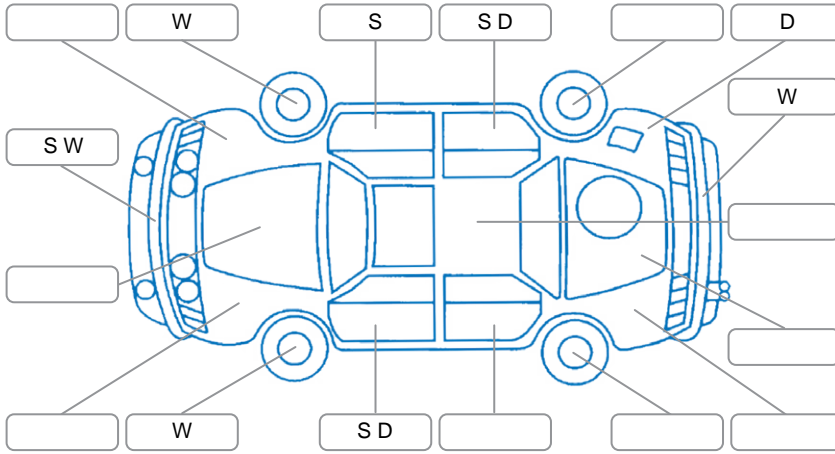

Report ID:	28,186,428	Version:	1
Created:	20 May 2026		

Make:	Nissan	Model:	Tiida
Body Style:	Hatchback	Year:	2010
Rego No.:	KNJ28	Rego Expiry:	26 Jul 2026
WoF Expiry:	01 Jun 2027	Odometer:	56,435 Kms
Good No.:	28186428	VIN:	7AT0DH78X17368887
Next Service:	66000	Service History:	No

Key

S = Scratch R = Rust C = Crack * = Decals W = Significant scuffs
 D = Dent PT = Paint defect P = Pin dent SC = Stone Chips

Note: some defects and blemishes may not be displayed in the diagram

Body Inspection Comments

Conditions During Body Inspection: Dry

Under Carriage and Under Bonnet Inspection Comments

Interior Comments

Seats:	stains
Carpets:	stains
Panels:	stains
Dashboard:	Good

General Comments

Road Conditions During Test Drive	Dry
Engine Timing Mechanism	Timing Chain
Evidence of Cam Belt Replacement	<input type="checkbox"/> Yes <input type="checkbox"/> No Kms