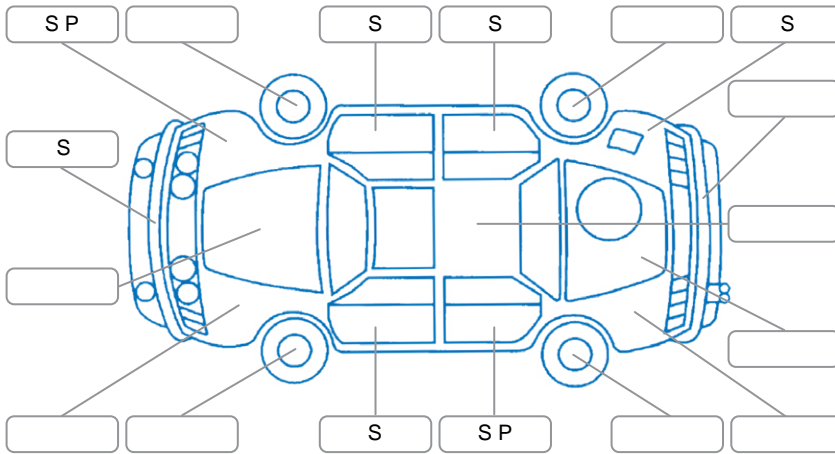

Report ID:	28,186,376	Version:	1
Created:	17 May 2026		

Make:	Nissan	Model:	Leaf
Body Style:	Hatchback	Year:	2014
Rego No.:	QGU787	Rego Expiry:	10 Jun 2026
WoF Expiry:	19 Nov 2026	Odometer:	57,547 Kms
Good No.:	28186376	VIN:	7AT0DH8KX23108476
Next Service:		Service History:	No

**Key**  
 S = Scratch    R = Rust    C = Crack    \* = Decals    W = Significant scuffs  
 D = Dent    PT = Paint defect    P = Pin dent    SC = Stone Chips

Note: some defects and blemishes may not be displayed in the diagram