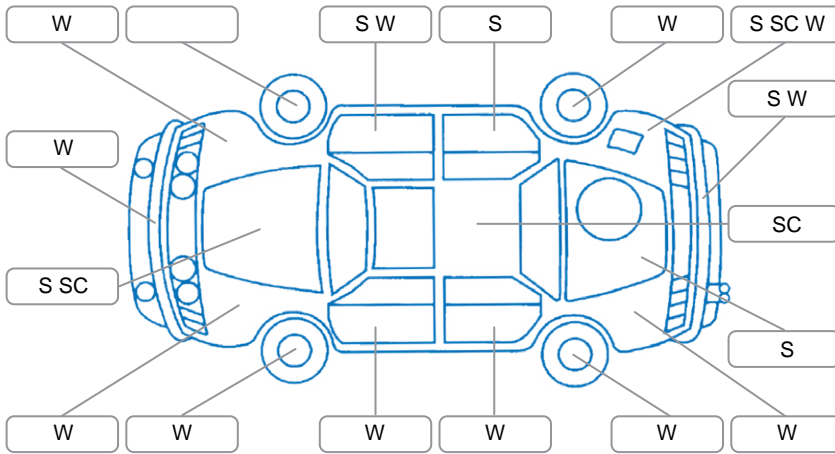

Report ID:	28,186,324	Version:	1
Created:	14 May 2026		

Make:	Mitsubishi	Model:	Colt
Body Style:	Hatchback	Year:	2010
Rego No.:	KFP481	Rego Expiry:	01 Jun 2026
WoF Expiry:	18 Nov 2026	Odometer:	38,760 Kms
Good No.:	28186324	VIN:	7AT0CJ0XX16704359
Next Service:	48,000km	Service History:	No

**Key**

S = Scratch    R = Rust    C = Crack    \* = Decals    W = Significant scuffs  
 D = Dent    PT = Paint defect    P = Pin dent    SC = Stone Chips

Note: some defects and blemishes may not be displayed in the diagram