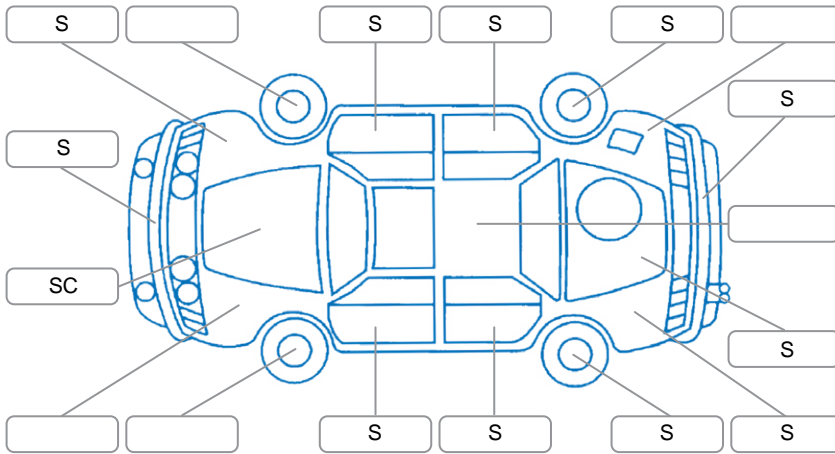

Key
 S = Scratch R = Rust C = Crack * = Decals W = Significant scuffs
 D = Dent PT = Paint defect P = Pin dent SC = Stone Chips

Note: some defects and blemishes may not be displayed in the diagram

Body Inspection Comments

Windscreen stone chip inside and outside cva
 Fresh VTNZ wof
 New Battery

Conditions During Body Inspection Wet

Under Carriage and Under Bonnet Inspection Comments

Interior Comments

Seats:	rear driver seat cover damage
Carpets:	Average
Panels:	Average
Dashboard:	Average