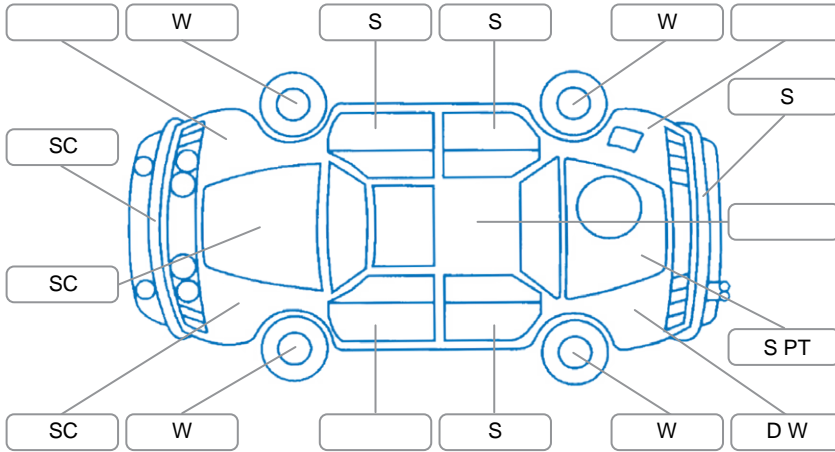

Report ID:	28,186,250	Version:	1
Created:	14 May 2026		

Make:	Toyota	Model:	Harrier
Body Style:	Wagon	Year:	2006
Rego No.:	JSM557	Rego Expiry:	03 Nov 2026
WoF Expiry:	11 Mar 2027	Odometer:	211,061 Kms
Good No.:	28186250	VIN:	7AT0H634X15001396
Next Service:		Service History:	No

Key

S = Scratch R = Rust C = Crack * = Decals W = Significant scuffs
 D = Dent PT = Paint defect P = Pin dent SC = Stone Chips

Note: some defects and blemishes may not be displayed in the diagram

Body Inspection Comments

Paint fade on spoiler
 Some paint been on boot

Conditions During Body Inspection

Under Carriage and Under Bonnet Inspection Comments

Interior Comments

Seats:	Average
Carpets:	Good
Panels:	Good
Dashboard:	Good