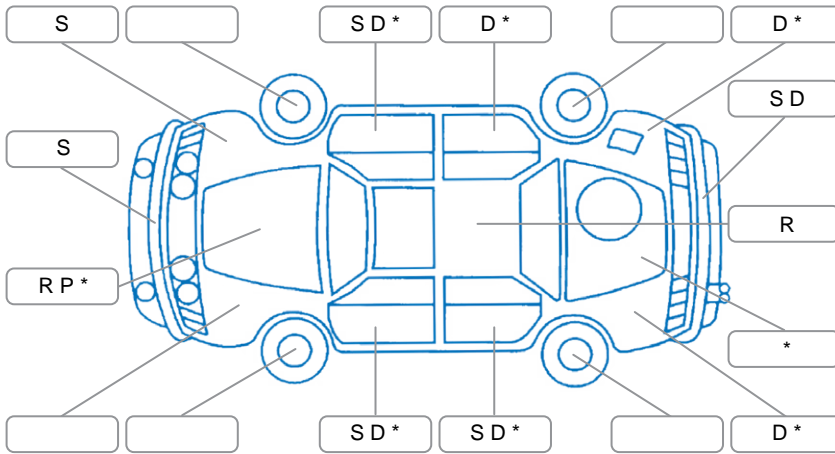

**Key**  
 S = Scratch    R = Rust    C = Crack    \* = Decals    W = Significant scuffs  
 D = Dent    PT = Paint defect    P = Pin dent    SC = Stone Chips

Note: some defects and blemishes may not be displayed in the diagram

### Body Inspection Comments

Rear badge missing, rear wiper blade missing, L interior panel torn, windscreen cracked out cva, missing sun visor driver side. engine oil leak

Conditions During Body Inspection: Wet