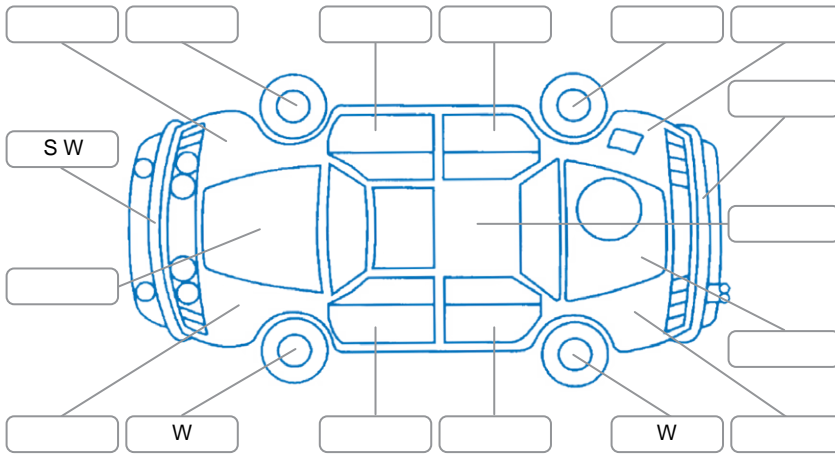

Key
 S = Scratch R = Rust C = Crack * = Decals W = Significant scuffs
 D = Dent PT = Paint defect P = Pin dent SC = Stone Chips

Note: some defects and blemishes may not be displayed in the diagram

Body Inspection Comments

Both rear tyre cracked,

Conditions During Body Inspection

Wet

Under Carriage and Under Bonnet Inspection Comments

Service overdue

Interior Comments

Seats:	Average
Carpets:	Good
Panels:	Good
Dashboard:	Good

General Comments