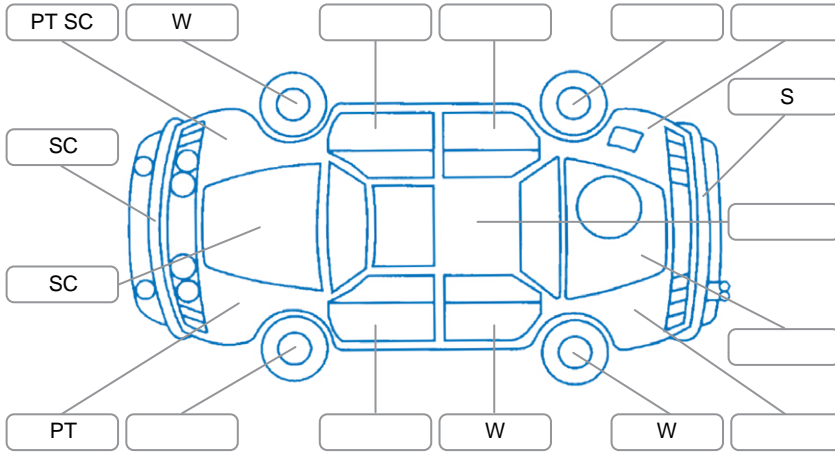

Report ID:	28,186,162	Version:	1
Created:	14 May 2026		

Make:	Mini	Model:	Cooper
Body Style:	Hatchback	Year:	2011
Rego No.:	PMU730	Rego Expiry:	13 Jun 2026
WoF Expiry:	20 Jan 2027	Odometer:	118,819 Kms
Good No.:	28186162	VIN:	WMWZB32070WL88662
Next Service:	125195kms	Service History:	No

Key

S = Scratch R = Rust C = Crack * = Decals W = Significant scuffs
 D = Dent PT = Paint defect P = Pin dent SC = Stone Chips

Note: some defects and blemishes may not be displayed in the diagram

Body Inspection Comments

Rear tyres perished

Conditions During Body Inspection

Dry

Under Carriage and Under Bonnet Inspection Comments

Minor engine oil leak

Interior Comments

Seats:	Average
Carpets:	Average
Panels:	Average
Dashboard:	Average