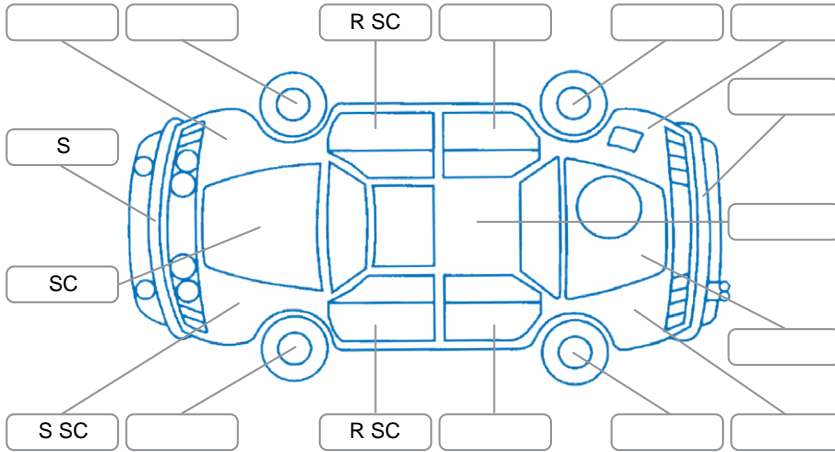

Report ID:	28,186,094	Version:	1
Created:	15 May 2026		

Make:	LDV	Model:	T60
Body Style:	Utility	Year:	2018
Rego No.:	LMZ747	Rego Expiry:	16 Mar 2027
WoF Expiry:	27 May 2027	Odometer:	59,538 Kms
Good No.:	28186094	VIN:	LSFAM11A7JA072307
Next Service:	75000	Service History:	Yes

Key

S = Scratch R = Rust C = Crack * = Decals W = Significant scuffs
 D = Dent PT = Paint defect P = Pin dent SC = Stone Chips

Note: some defects and blemishes may not be displayed in the diagram

Body Inspection Comments

Rear Deck side Boards Damaged x 2 ,

Conditions During Body Inspection

Dry

Under Carriage and Under Bonnet Inspection Comments

Oil seepage lower engine Area.

Interior Comments

Seats:	Good
Carpets:	Good
Panels:	Good
Dashboard:	Good