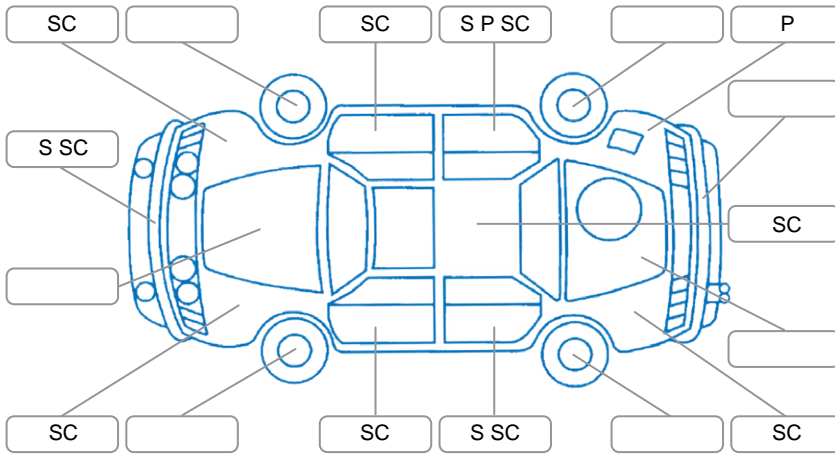

Report ID:	28,186,025	Version:	3
Created:	12 Jun 2026		

Make:	Subaru	Model:	Forester
Body Style:	SUV	Year:	2023
Rego No.:	PWL841	Rego Expiry:	26 Oct 2026
WoF Expiry:	05 Jun 2027	Odometer:	107,284 Kms
Good No.:	28186025	VIN:	JF2SK9KL5PG093509
Next Service:	117,228 Kms	Service History:	No

**Key**  
 S = Scratch    R = Rust    C = Crack    \* = Decals    W = Significant scuffs  
 D = Dent    PT = Paint defect    P = Pin dent    SC = Stone Chips

Note: some defects and blemishes may not be displayed in the diagram