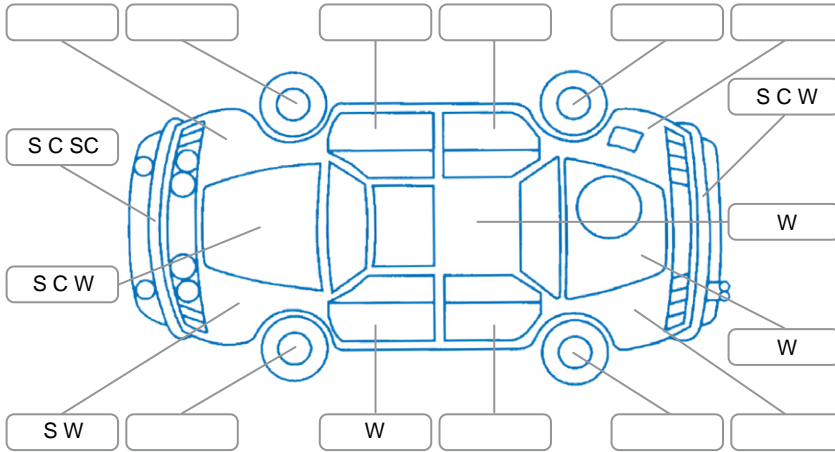

Report ID:	28,185,995	Version:	3
Created:	19 Jun 2026		

Make:	Nissan	Model:	Skyline
Body Style:	Sedan	Year:	1996
Rego No.:	KQL780	Rego Expiry:	15 Dec 2026
WoF Expiry:	04 Apr 2026	Odometer:	128,322 Kms
Good No.:	28185995	VIN:	7AT0DH12X17023787
Next Service:	?	Service History:	No

Key

S = Scratch R = Rust C = Crack * = Decals W = Significant scuffs
 D = Dent PT = Paint defect P = Pin dent SC = Stone Chips

Note: some defects and blemishes may not be displayed in the diagram

Body Inspection Comments

Roller rear wheel arch cracked paint and rust

Conditions During Body Inspection

Dry

Under Carriage and Under Bonnet Inspection Comments

Coil overs and After market exhaust
 Aftermarket adjustment camber arms
 Engine oil and transmission leak
 Underbody surface rust