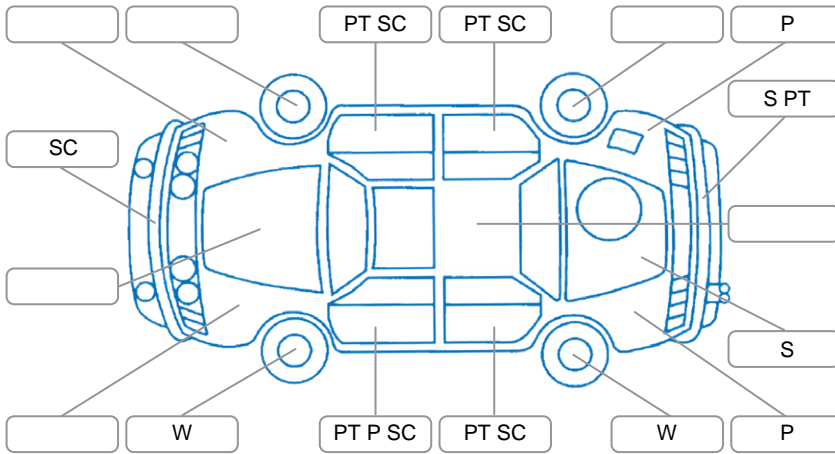

Report ID:	28,185,907	Version:	1
Created:	17 May 2026		

Make:	Ford	Model:	Ecosport
Body Style:	SUV	Year:	2018
Rego No.:	LDH785	Rego Expiry:	25 Aug 2026
WoF Expiry:	07 Mar 2027	Odometer:	178,088 Kms
Good No.:	28185907	VIN:	MAJBXXMRKBHB53779
Next Service:	181,900 km	Service History:	Yes

Key

S = Scratch R = Rust C = Crack * = Decals W = Significant scuffs
 D = Dent PT = Paint defect P = Pin dent SC = Stone Chips

Note: some defects and blemishes may not be displayed in the diagram

Body Inspection Comments