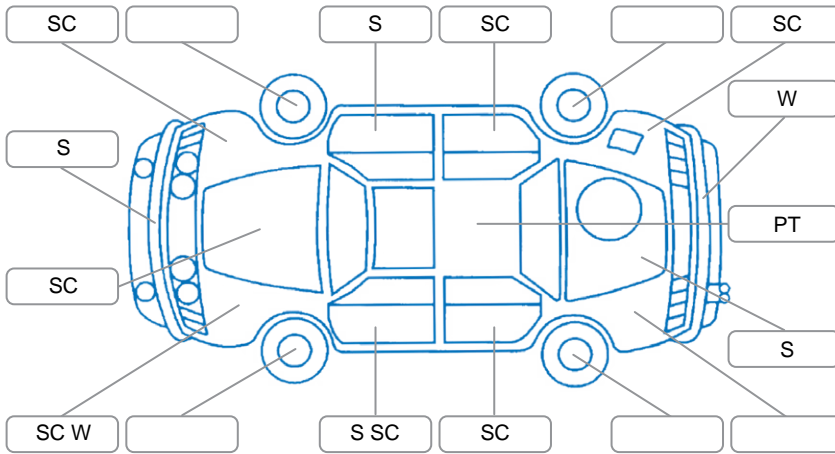

Report ID:	28,185,884	Version:	1
Created:	15 May 2026		

Make:	Volkswagen	Model:	Touareg
Body Style:	SUV	Year:	2010
Rego No.:	FHD454	Rego Expiry:	23 Oct 2026
WoF Expiry:	05 May 2027	Odometer:	221,762 Kms
Good No.:	28185884	VIN:	WVGZZZ7LZAD018745
Next Service:	227,000kms	Service History:	Yes

Key

S = Scratch R = Rust C = Crack * = Decals W = Significant scuffs
 D = Dent PT = Paint defect P = Pin dent SC = Stone Chips

Note: some defects and blemishes may not be displayed in the diagram

Body Inspection Comments

Conditions During Body Inspection

Wet

Under Carriage and Under Bonnet Inspection Comments

Engine / transmission oil leaks.

Interior Comments

Seats:	Average
Carpets:	Average
Panels:	Average
Dashboard:	Average