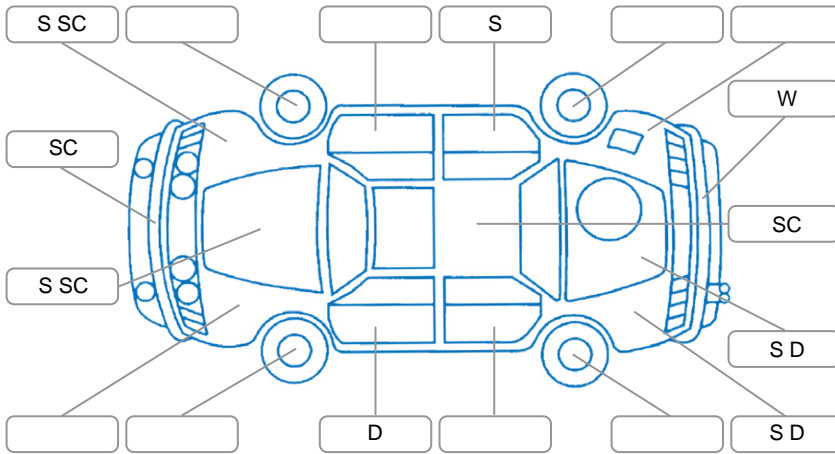

Key
 S = Scratch R = Rust C = Crack * = Decals W = Significant scuffs
 D = Dent PT = Paint defect P = Pin dent SC = Stone Chips

Note: some defects and blemishes may not be displayed in the diagram

Body Inspection Comments

Windscreen stone chips

Conditions During Body Inspection

Dry

Under Carriage and Under Bonnet Inspection Comments

Underbody surface rust
 Front wheel drive

Interior Comments

Seats:	Good
Carpets:	Good
Panels:	Good
Dashboard:	Good