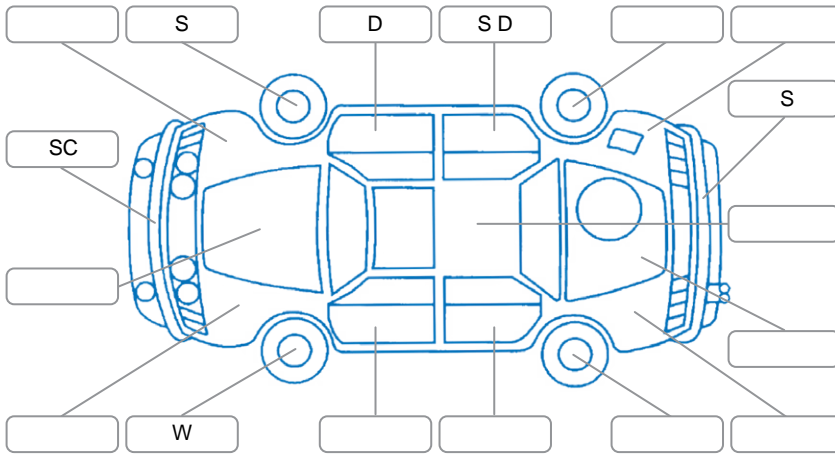

Report ID:	28,185,734	Version:	1
Created:	16 May 2026		

Make:	Hyundai	Model:	Kona
Body Style:	SUV	Year:	2021
Rego No.:	NJQ815	Rego Expiry:	22 Nov 2026
WoF Expiry:	08 May 2027	Odometer:	59,820 Kms
Good No.:	28185734	VIN:	KMHK281GUMU133258
Next Service:	74745	Service History:	Yes

Key
 S = Scratch R = Rust C = Crack * = Decals W = Significant scuffs
 D = Dent PT = Paint defect P = Pin dent SC = Stone Chips

Note: some defects and blemishes may not be displayed in the diagram

Body Inspection Comments