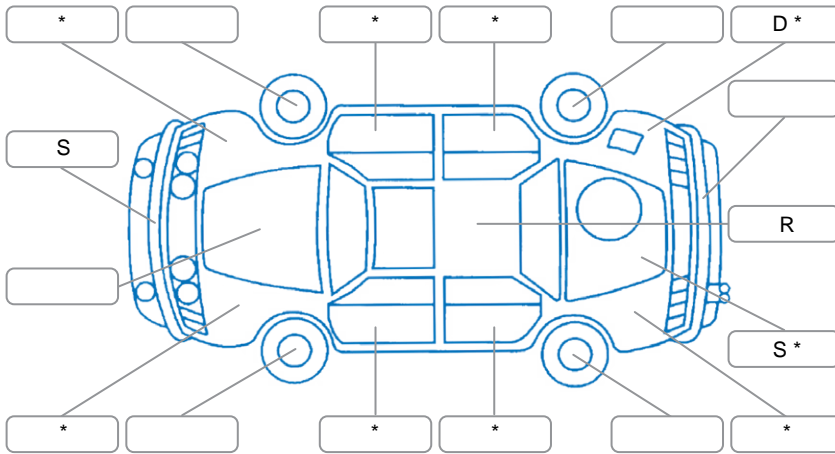

Report ID:	28,185,723	Version:	2
Created:	27 May 2026		

Make:	Ford	Model:	Ranger
Body Style:	Utility	Year:	2021
Rego No.:	NTA910	Rego Expiry:	29 Sep 2026
WoF Expiry:	16 Sep 2026	Odometer:	82,877 Kms
Good No.:	28185723	VIN:	MNAUMFF50MW165596
Next Service:	96,033 kms	Service History:	Yes

Key
 S = Scratch R = Rust C = Crack * = Decals W = Significant scuffs
 D = Dent PT = Paint defect P = Pin dent SC = Stone Chips

Note: some defects and blemishes may not be displayed in the diagram

Body Inspection Comments

Canopy key missing,

Conditions During Body Inspection

Dry

Under Carriage and Under Bonnet Inspection Comments

Interior Comments

Seats:	Average
Carpets:	Average
Panels:	Good
Dashboard:	Good

General Comments

Windscreen cracked out cva, right side step plate dent/rust