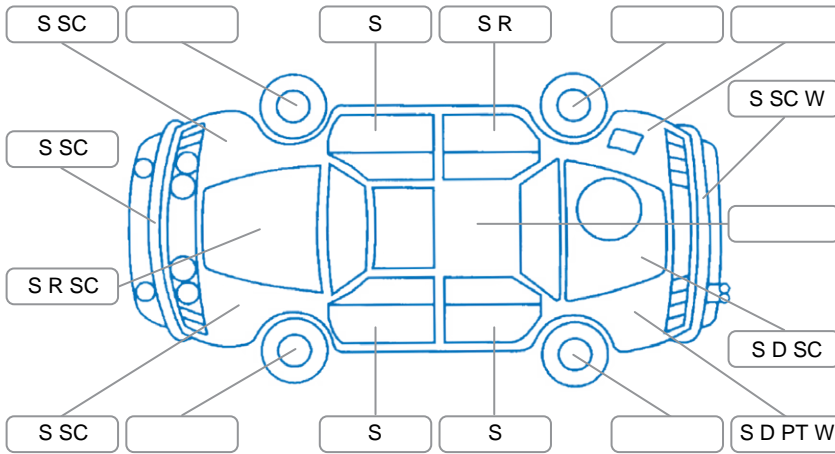

Report ID:	28,185,706	Version:	2
Created:	21 May 2026		

Make:	Mercedes-Benz	Model:	C300
Body Style:	Sedan	Year:	2007
Rego No.:	PMY648	Rego Expiry:	23 Oct 2026
WoF Expiry:	02 Dec 2026	Odometer:	138,232 Kms
Good No.:	28185706	VIN:	WDD2040542A014088
Next Service:	148,000	Service History:	Yes

**Key**

S = Scratch    R = Rust    C = Crack    \* = Decals    W = Significant scuffs  
 D = Dent    PT = Paint defect    P = Pin dent    SC = Stone Chips

Note: some defects and blemishes may not be displayed in the diagram