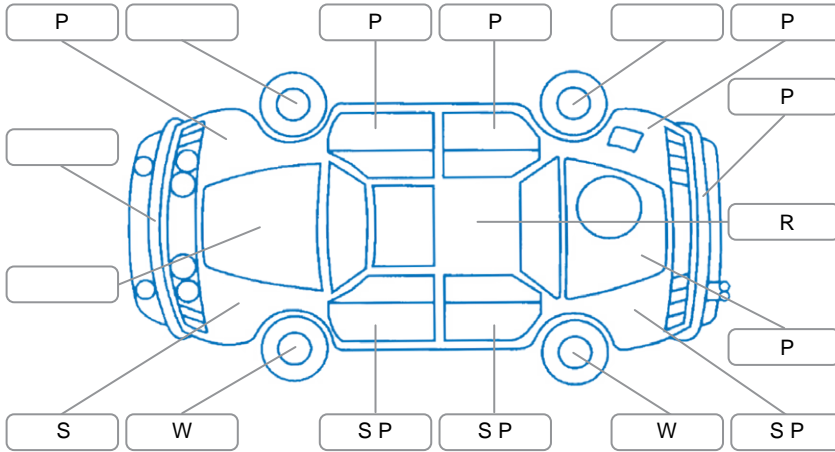

Key

S = Scratch R = Rust C = Crack * = Decals W = Significant scuffs
 D = Dent PT = Paint defect P = Pin dent SC = Stone Chips

Note: some defects and blemishes may not be displayed in the diagram

Body Inspection Comments

Windscreen stone chip not in CVA

Conditions During Body Inspection

Dry

Under Carriage and Under Bonnet Inspection Comments

Underbody oxidation
 Subframe surface rust

Interior Comments

Seats:	Good
Carpets:	Good
Panels:	Good
Dashboard:	Good