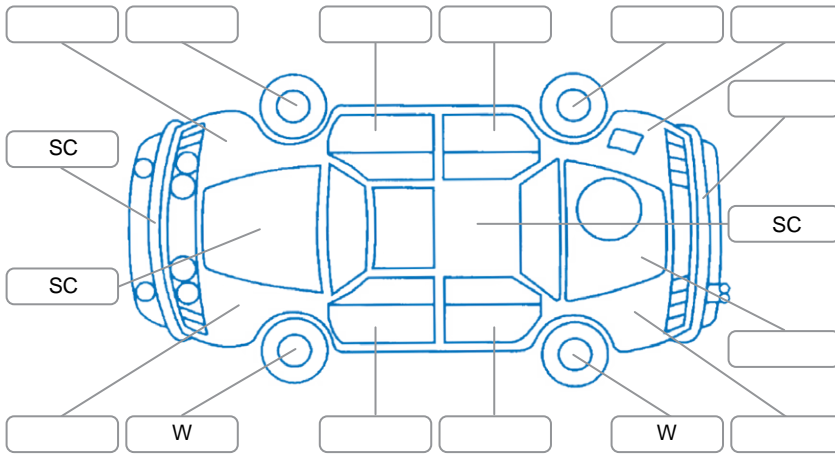

Report ID:	28,185,673	Version:	1
Created:	26 May 2026		

Make:	Toyota	Model:	Fielder
Body Style:	Wagon	Year:	2007
Rego No.:	LDH628	Rego Expiry:	08 Jul 2026
WoF Expiry:	13 May 2027	Odometer:	153,245 Kms
Good No.:	28185673	VIN:	7AT0H64LX17011030
Next Service:	156000	Service History:	No

Key
 S = Scratch R = Rust C = Crack * = Decals W = Significant scuffs
 D = Dent PT = Paint defect P = Pin dent SC = Stone Chips

Note: some defects and blemishes may not be displayed in the diagram

Body Inspection Comments

Conditions During Body Inspection	Dry
-----------------------------------	-----

Under Carriage and Under Bonnet Inspection Comments

Front wheel drive

Interior Comments

Seats:	Good
Carpets:	Good
Panels:	Good
Dashboard:	rips