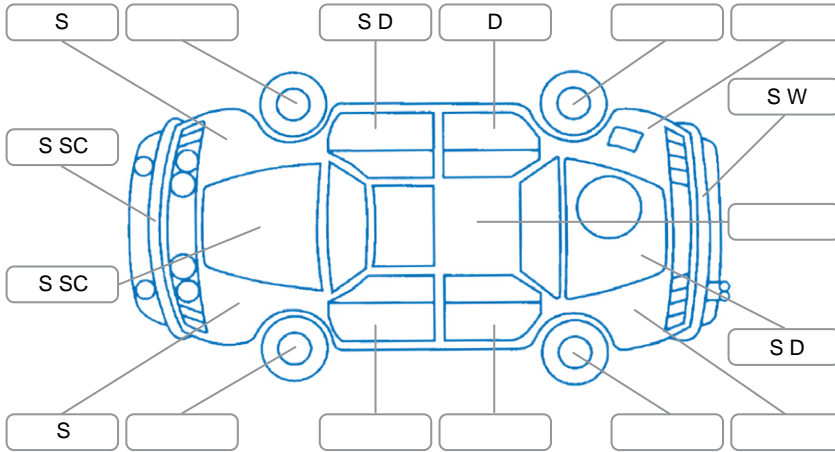

Report ID:	28,185,625	Version:	1
Created:	22 May 2026		

Make:	Nissan	Model:	Dualis
Body Style:	Wagon	Year:	2007
Rego No.:	JBY718	Rego Expiry:	17 Jun 2026
WoF Expiry:	31 Oct 2026	Odometer:	113,604 Kms
Good No.:	28185625	VIN:	7AT0DH7HX15081693
Next Service:	125,000	Service History:	Yes

Key

S = Scratch R = Rust C = Crack * = Decals W = Significant scuffs
 D = Dent PT = Paint defect P = Pin dent SC = Stone Chips

Note: some defects and blemishes may not be displayed in the diagram

Body Inspection Comments

Driver headlight clear coat coming off

Conditions During Body Inspection

Dry

Under Carriage and Under Bonnet Inspection Comments

Lh inner cv boot split and leaking. Battery tested weak.

Interior Comments

Seats:	Average
Carpets:	Average
Panels:	Average
Dashboard:	Average