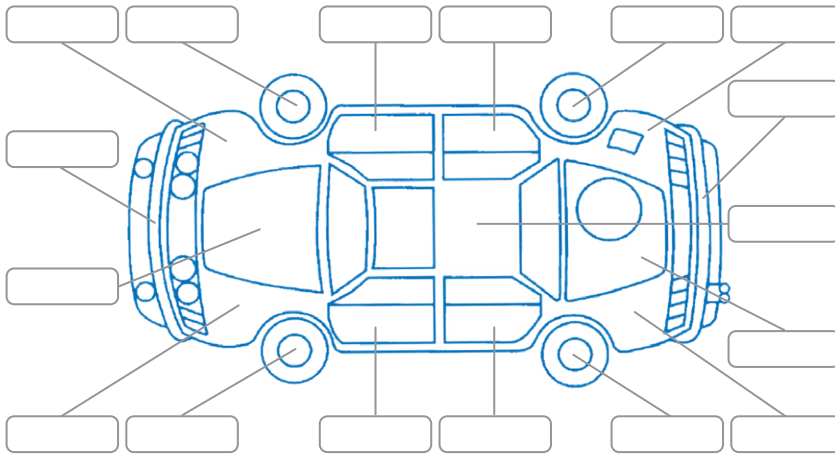

Report ID:	28,185,589	Version:	5
Created:	27 May 2026		

Make:	Subaru	Model:	WRX
Body Style:	Sedan	Year:	2017
Rego No.:	KYT996	Rego Expiry:	05 Jan 2026
WoF Expiry:	13 May 2027	Odometer:	141,745 Kms
Good No.:	28185589	VIN:	JF1VAGK85HG017081
Next Service:	151,738km	Service History:	No

Key

S = Scratch R = Rust C = Crack * = Decals W = Significant scuffs
 D = Dent PT = Paint defect P = Pin dent SC = Stone Chips

Note: some defects and blemishes may not be displayed in the diagram

Body Inspection Comments

Driver's door seal torn, windscreen stone chip, driver's side floor mat missing, driver's side carpet torn

Conditions During Body Inspection

Dry

Under Carriage and Under Bonnet Inspection Comments

Interior Comments