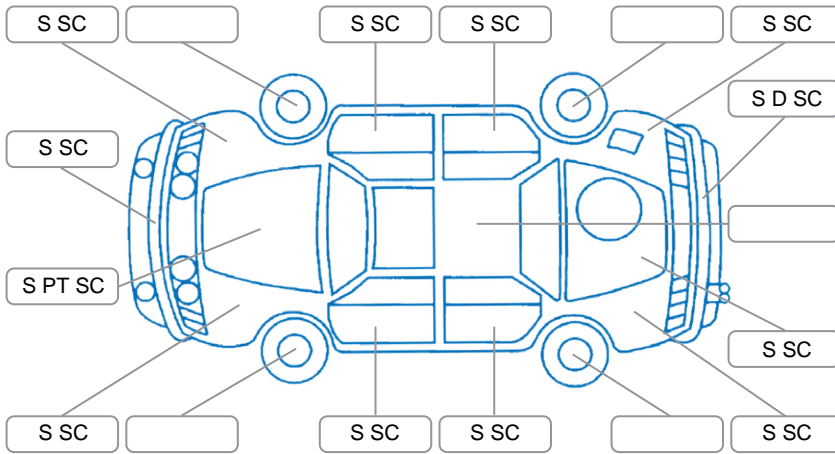

Report ID:	28,185,536	Version:	1
Created:	14 May 2026		

Make:	Nissan	Model:	Navara
Body Style:	Utility	Year:	2014
Rego No.:	HQP470	Rego Expiry:	16 Dec 2026
WoF Expiry:	20 Dec 2026	Odometer:	142,033 Kms
Good No.:	28185536	VIN:	MNTVCUD40A0601359
Next Service:	151800	Service History:	No

Key
 S = Scratch R = Rust C = Crack * = Decals W = Significant scuffs
 D = Dent PT = Paint defect P = Pin dent SC = Stone Chips

Note: some defects and blemishes may not be displayed in the diagram

Body Inspection Comments

Conditions During Body Inspection: Dry

Under Carriage and Under Bonnet Inspection Comments

4x4/transmission oil seepage/engine oil seepage/

Interior Comments

Seats:	Average
Carpets:	Average
Panels:	Average
Dashboard:	Average