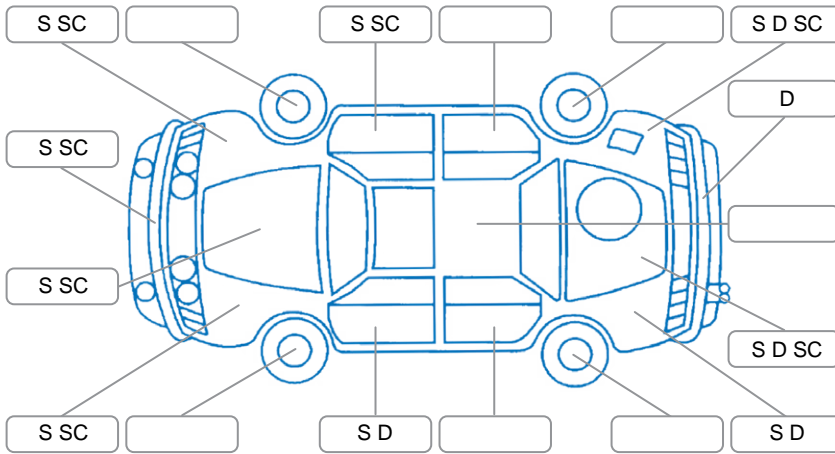

Report ID:	28,185,486	Version:	3
Created:	26 May 2026		

Make:	Toyota	Model:	Hilux
Body Style:	Utility	Year:	2004
Rego No.:	CHL140	Rego Expiry:	13 Jun 2026
WoF Expiry:	20 Oct 2026	Odometer:	381,618 Kms
Good No.:	28185486	VIN:	JTFEM496800160126
Next Service:	391600	Service History:	No

Key
 S = Scratch R = Rust C = Crack * = Decals W = Significant scuffs
 D = Dent PT = Paint defect P = Pin dent SC = Stone Chips

Note: some defects and blemishes may not be displayed in the diagram

Body Inspection Comments

Fuel door has no spring

Conditions During Body Inspection Dry

Under Carriage and Under Bonnet Inspection Comments

Interior Comments

Seats:	fitted canvas covers
Carpets:	Average
Panels:	Average
Dashboard:	Average