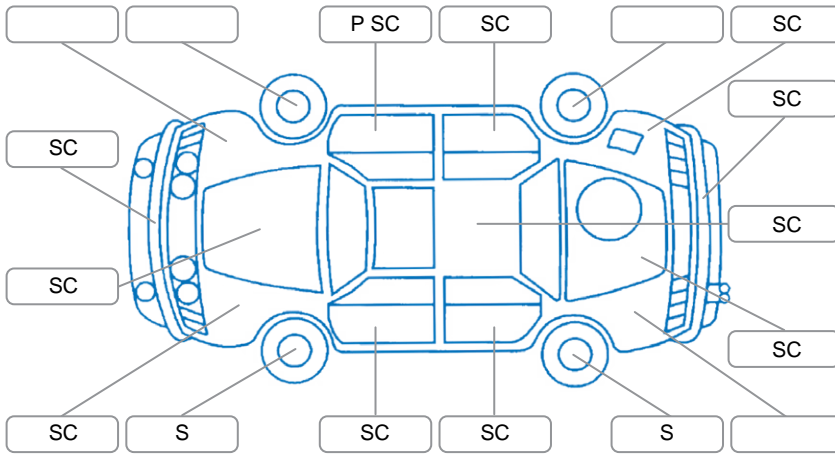

Report ID:	28,185,354	Version:	2
Created:	25 May 2026		

Make:	Nissan	Model:	Qashqai
Body Style:	SUV	Year:	2019
Rego No.:	MNP105	Rego Expiry:	10 Jun 2026
WoF Expiry:	04 Jun 2027	Odometer:	99,843 Kms
Good No.:	28185354	VIN:	SJNFBAJ11A2682381
Next Service:	109,868 Kms	Service History:	No

**Key**  
 S = Scratch    R = Rust    C = Crack    \* = Decals    W = Significant scuffs  
 D = Dent    PT = Paint defect    P = Pin dent    SC = Stone Chips

Note: some defects and blemishes may not be displayed in the diagram