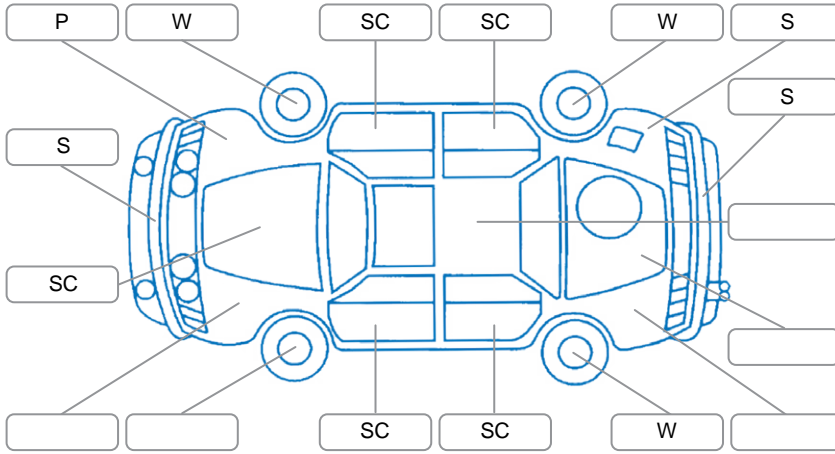

Report ID:	28,185,246	Version:	1
Created:	19 May 2026		

Make:	Mazda	Model:	Demio
Body Style:	Hatchback	Year:	2010
Rego No.:	LED21	Rego Expiry:	26 Jul 2026
WoF Expiry:	05 May 2027	Odometer:	130,666 Kms
Good No.:	28185246	VIN:	7AT0C12HX17252402
Next Service:	145000	Service History:	No

Key
 S = Scratch R = Rust C = Crack * = Decals W = Significant scuffs
 D = Dent PT = Paint defect P = Pin dent SC = Stone Chips

Note: some defects and blemishes may not be displayed in the diagram

Body Inspection Comments

Conditions During Body Inspection: Dry

Under Carriage and Under Bonnet Inspection Comments

Front wheel drive

Interior Comments

Seats:	Good
Carpets:	Good
Panels:	Good
Dashboard:	Good

General Comments

Reverse camera blurry