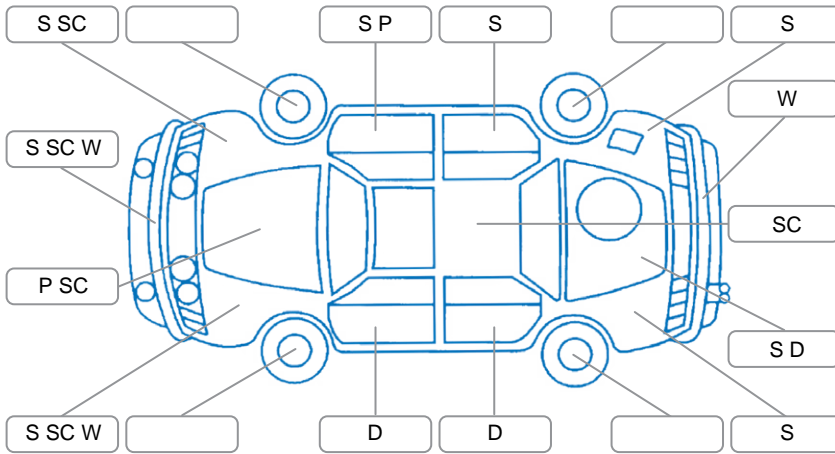

Report ID:	28,185,192	Version:	1
Created:	14 May 2026		

Make:	Ford	Model:	Ranger
Body Style:	Utility	Year:	2021
Rego No.:	NUH636	Rego Expiry:	10 Mar 2027
WoF Expiry:	19 Nov 2026	Odometer:	98,063 Kms
Good No.:	28185192	VIN:	MNAUMFF60MW178221
Next Service:	112,000km	Service History:	Yes

Key
 S = Scratch R = Rust C = Crack * = Decals W = Significant scuffs
 D = Dent PT = Paint defect P = Pin dent SC = Stone Chips

Note: some defects and blemishes may not be displayed in the diagram

Body Inspection Comments

Windscreen stone chips
 Left reverse light out

Conditions During Body Inspection Dry

Under Carriage and Under Bonnet Inspection Comments

4 wheel drive

Interior Comments

Seats:	Good
Carpets:	Good
Panels:	Good
Dashboard:	Good