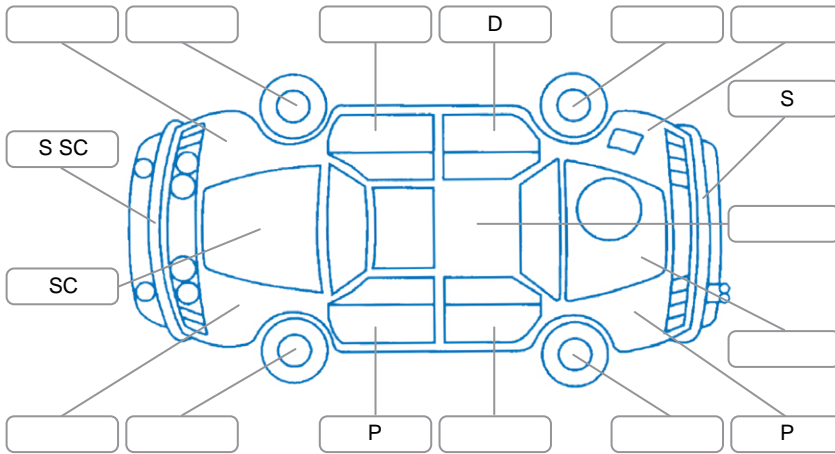

Key
 S = Scratch R = Rust C = Crack * = Decals W = Significant scuffs
 D = Dent PT = Paint defect P = Pin dent SC = Stone Chips

Note: some defects and blemishes may not be displayed in the diagram

Body Inspection Comments

Rear tyres worn
 Large stone chips in front windscreen

Conditions During Body Inspection: Dry

Under Carriage and Under Bonnet Inspection Comments

AWD

Interior Comments

Seats:	Good
Carpets:	Good
Panels:	Good
Dashboard:	Good