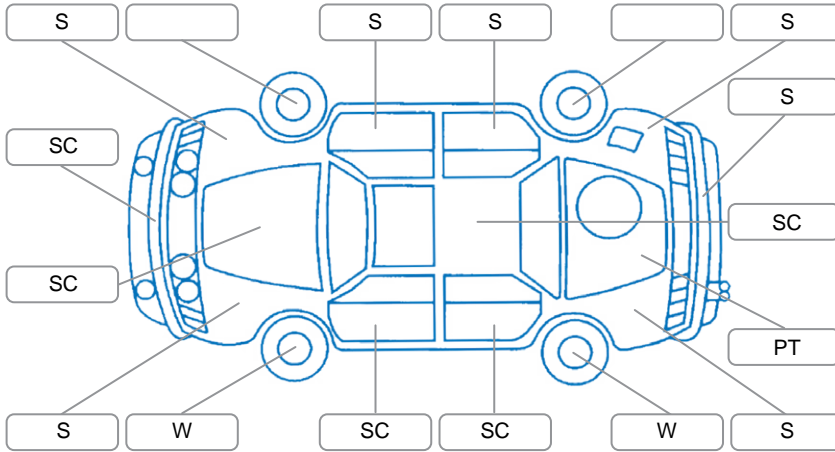

Report ID:	28,185,137	Version:	1
Created:	04 Jun 2026		

Make:	Mazda	Model:	Axela
Body Style:	Sedan	Year:	2009
Rego No.:	QBF521	Rego Expiry:	22 Jul 2026
WoF Expiry:	18 Jun 2027	Odometer:	56,763 Kms
Good No.:	28185137	VIN:	7AT0C13JX23102568
Next Service:	66770	Service History:	No

Key

S = Scratch R = Rust C = Crack * = Decals W = Significant scuffs
 D = Dent PT = Paint defect P = Pin dent SC = Stone Chips

Note: some defects and blemishes may not be displayed in the diagram

Body Inspection Comments

Spare wheel missing

Conditions During Body Inspection

Dry

Under Carriage and Under Bonnet Inspection Comments

Front wheel drive

Interior Comments

Seats:	Good
Carpets:	Good
Panels:	Good
Dashboard:	Good

General Comments