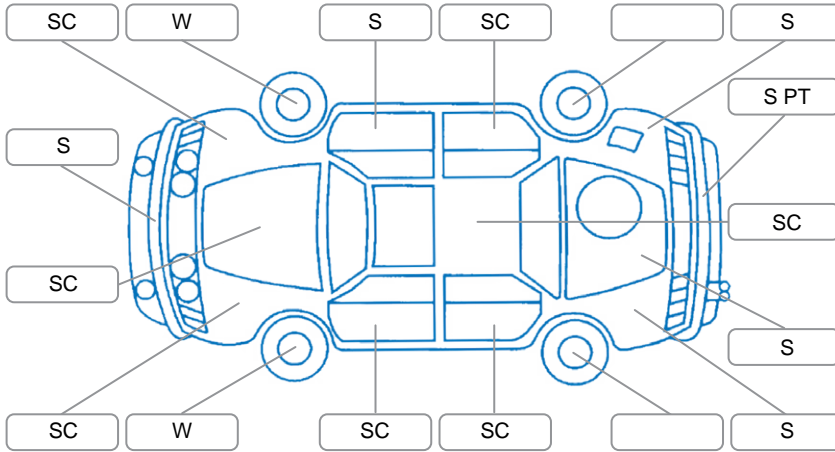

Report ID:	28,185,116	Version:	1
Created:	19 May 2026		

Make:	Mazda	Model:	Axela
Body Style:	Hatchback	Year:	2009
Rego No.:	NQJ315	Rego Expiry:	12 Mar 2026
WoF Expiry:	22 May 2027	Odometer:	154,494 Kms
Good No.:	28185116	VIN:	7AT0C13JX21106048
Next Service:	164500	Service History:	No

Key

S = Scratch R = Rust C = Crack * = Decals W = Significant scuffs
 D = Dent PT = Paint defect P = Pin dent SC = Stone Chips

Note: some defects and blemishes may not be displayed in the diagram

Body Inspection Comments